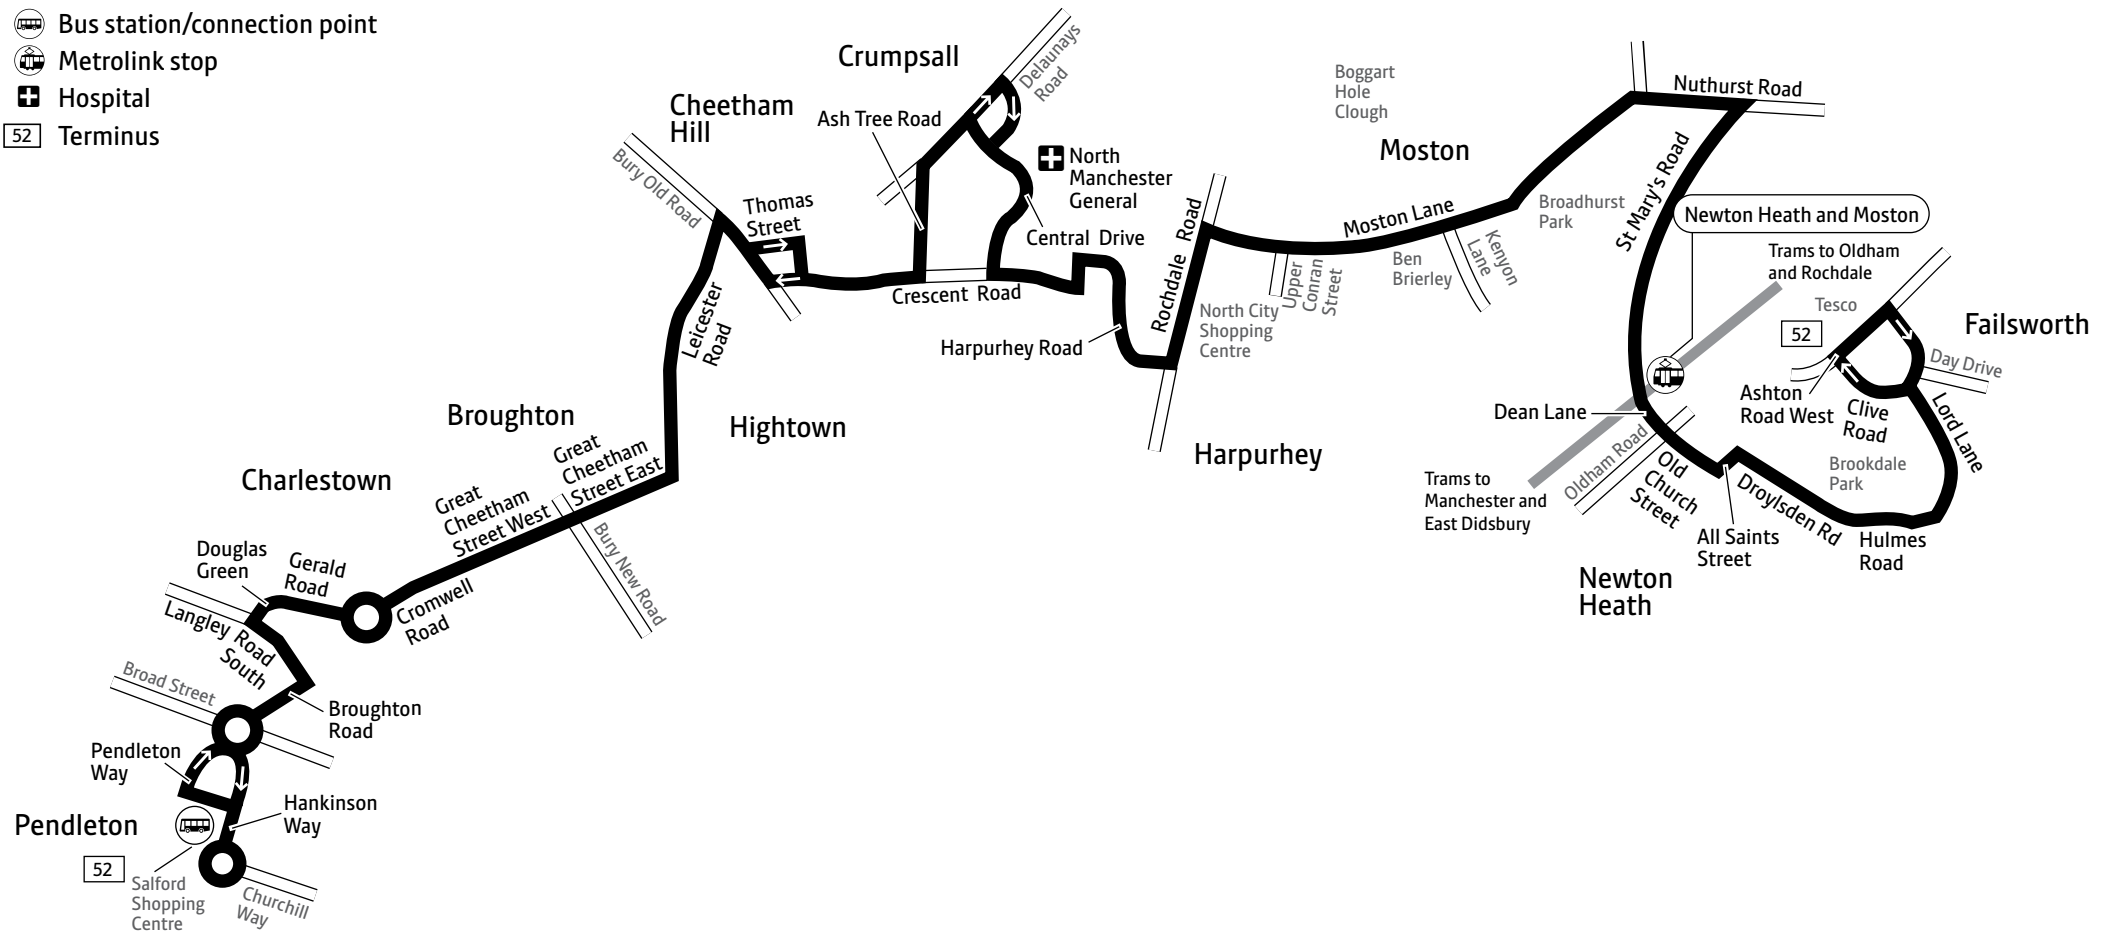

Key

- Bus route
- Tram line
- Direction of travel
- Bus station/connection point
- Metrolink stop
- Hospital
- Terminus