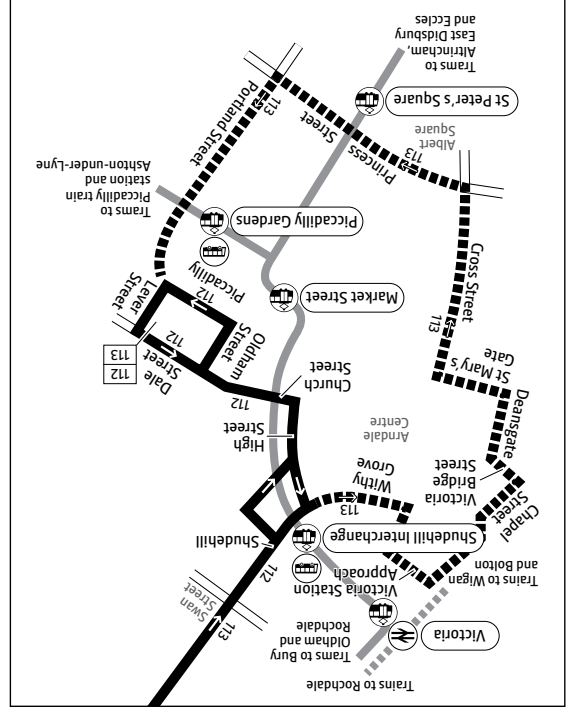

# 112 113

- Key**
- Bus route
  - Monday to Friday peak periods only
  - Train line
  - Tram line
  - Direction of travel
  - ⊕ Bus station/connection point
  - ⊕ Train station
  - ⊕ Metrolink stop
  - 112 Terminus
  - 113 Terminus