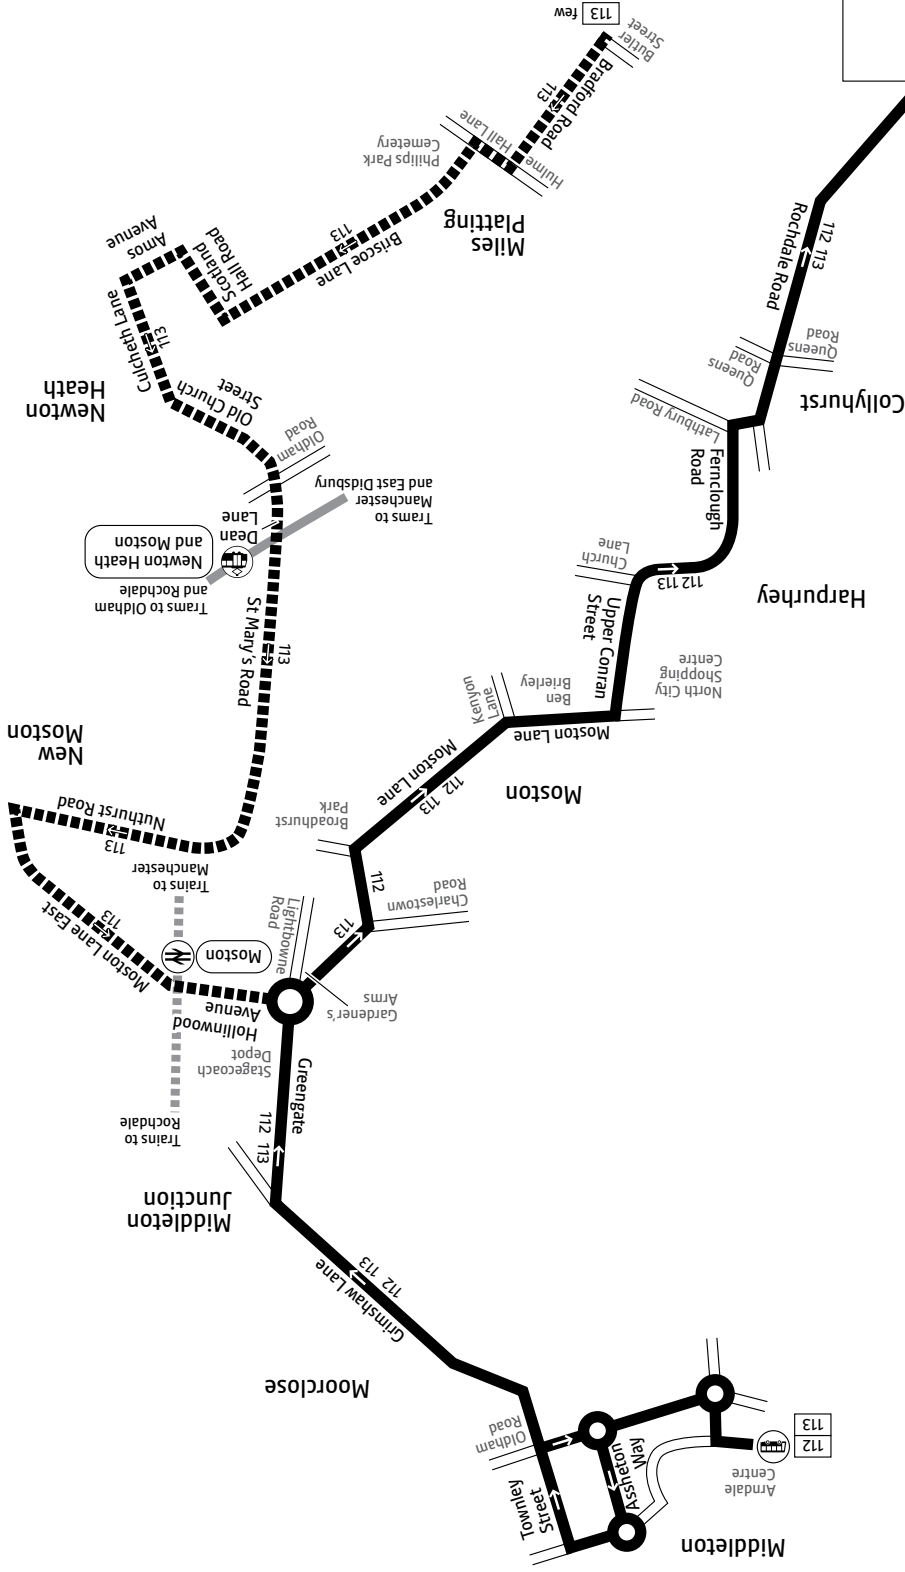

Contains Ordnance Survey data © Crown copyright and database right 2010
© 0100022610 Transport for Greater Manchester 2014
Transport for Greater Manchester uses reasonable endeavours to check the accuracy of
information published and to publish changes to information in a timely manner, in no
event will Transport for Greater Manchester be liable for any loss that may arise from this
information being inaccurate.