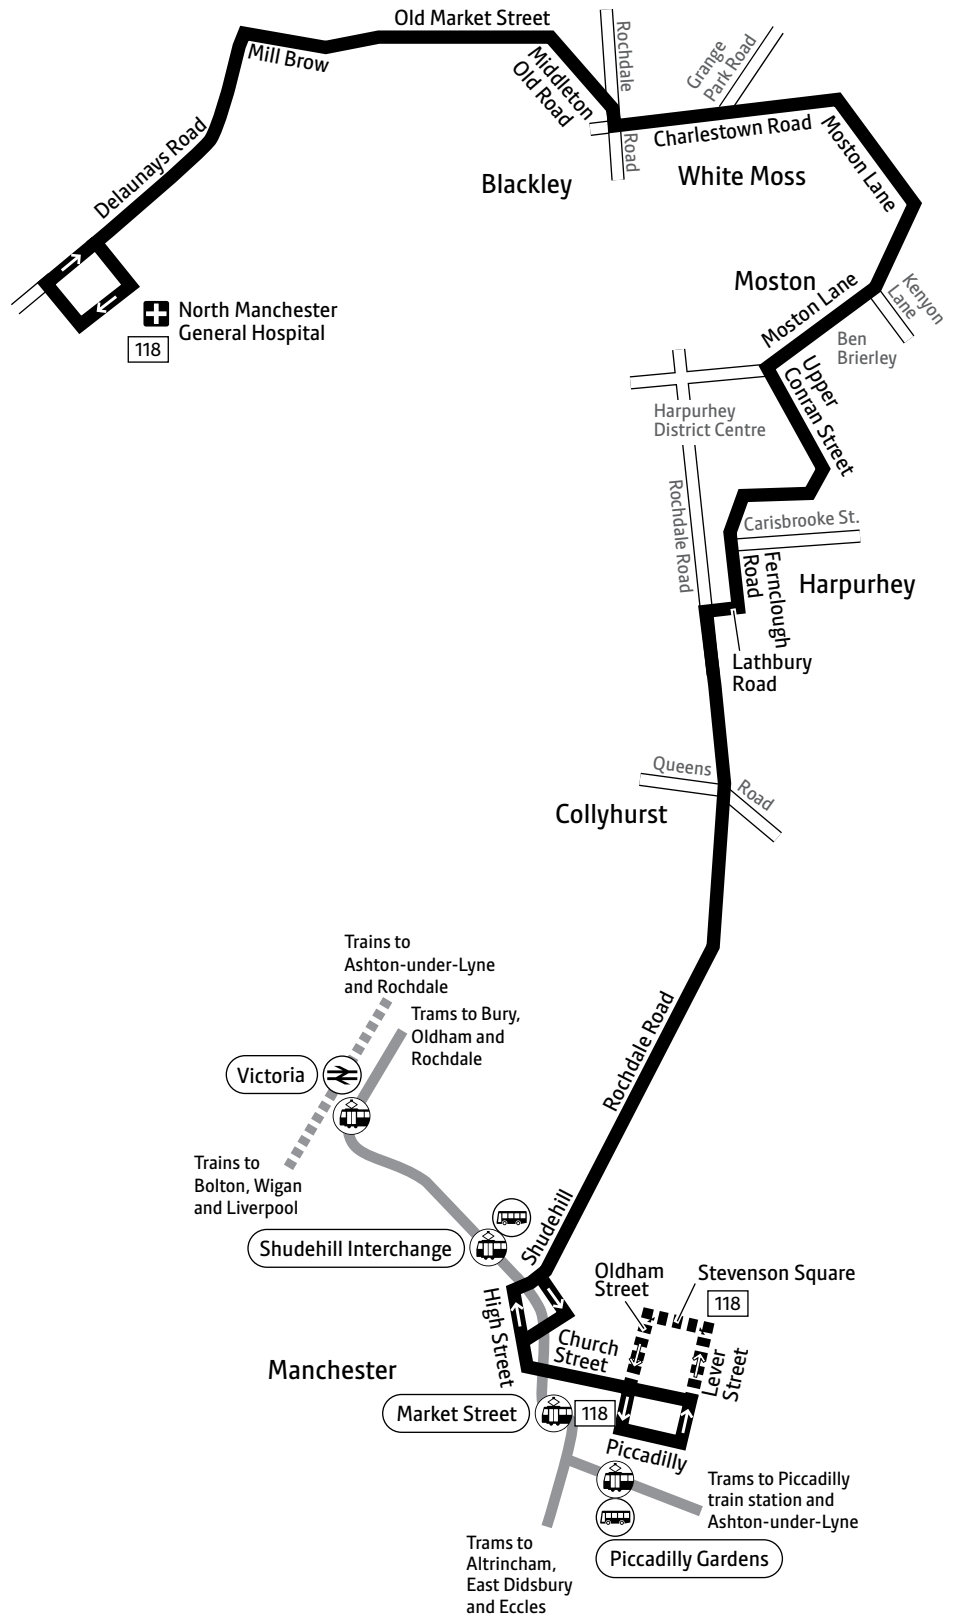

Key

- Bus route
- Some Monday to Friday peak period journeys
- Train line
- Tram line
- Direction of travel
- Bus station/connection point
- Train station
- Metrolink stop
- Hospital
- Terminus