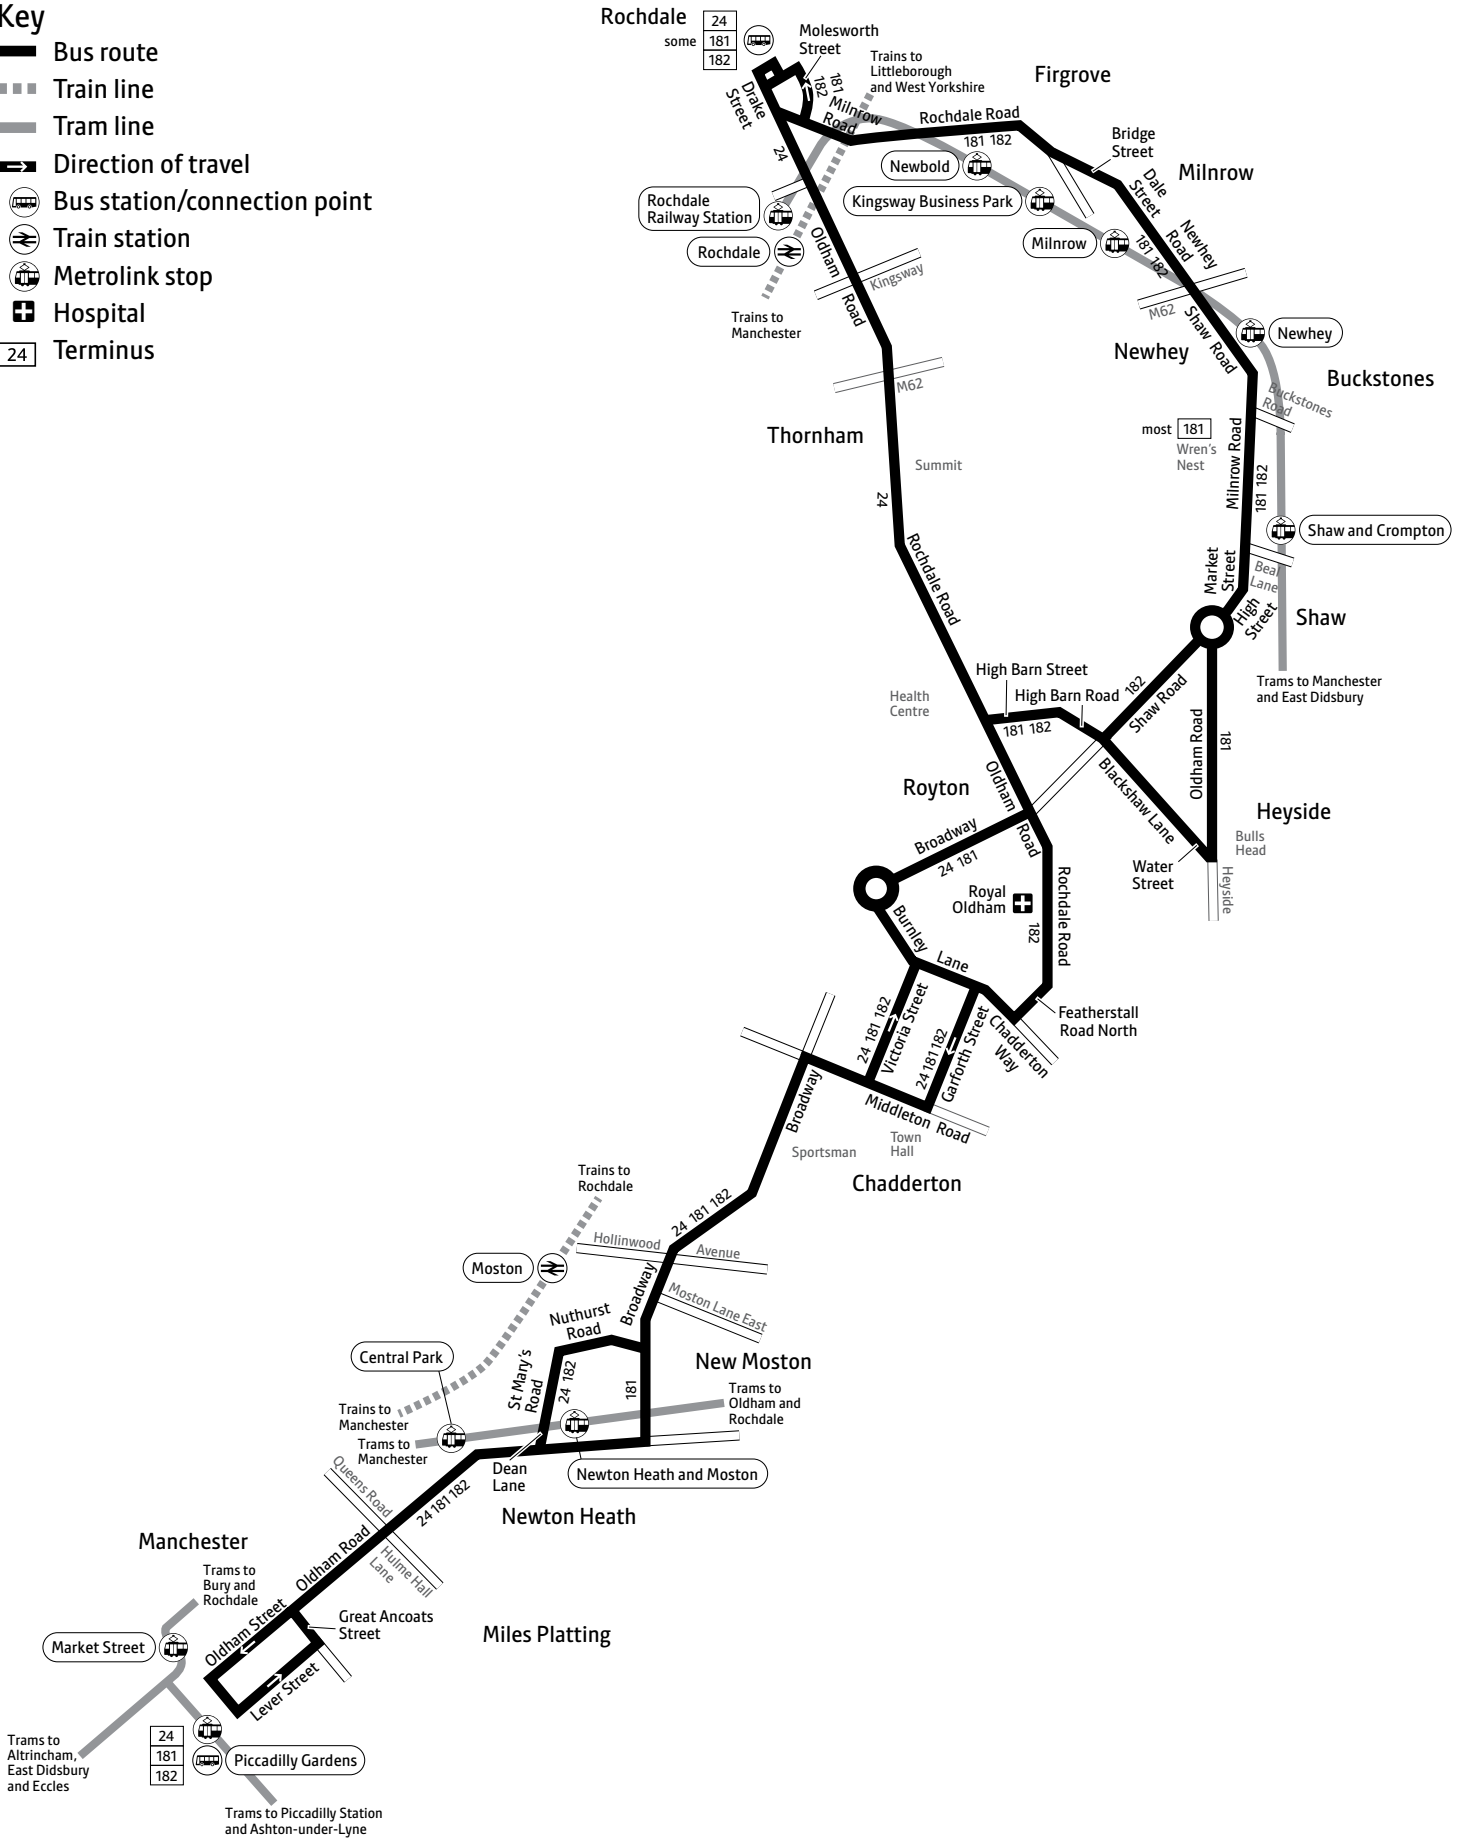

24 181 182

Key

- Bus route
- Train line
- Tram line
- Direction of travel
- Bus station/connection point
- Train station
- Metrolink stop
- Hospital
- Terminus

Contains Ordnance Survey data ©Crown copyright and database right 2010
©0100022610 Transport for Greater Manchester 2013
Transport for Greater Manchester uses reasonable endeavours to check the accuracy of information published and to publish changes to information in a timely manner. In no event will Transport for Greater Manchester be liable for any loss that may arise from this information being inaccurate.